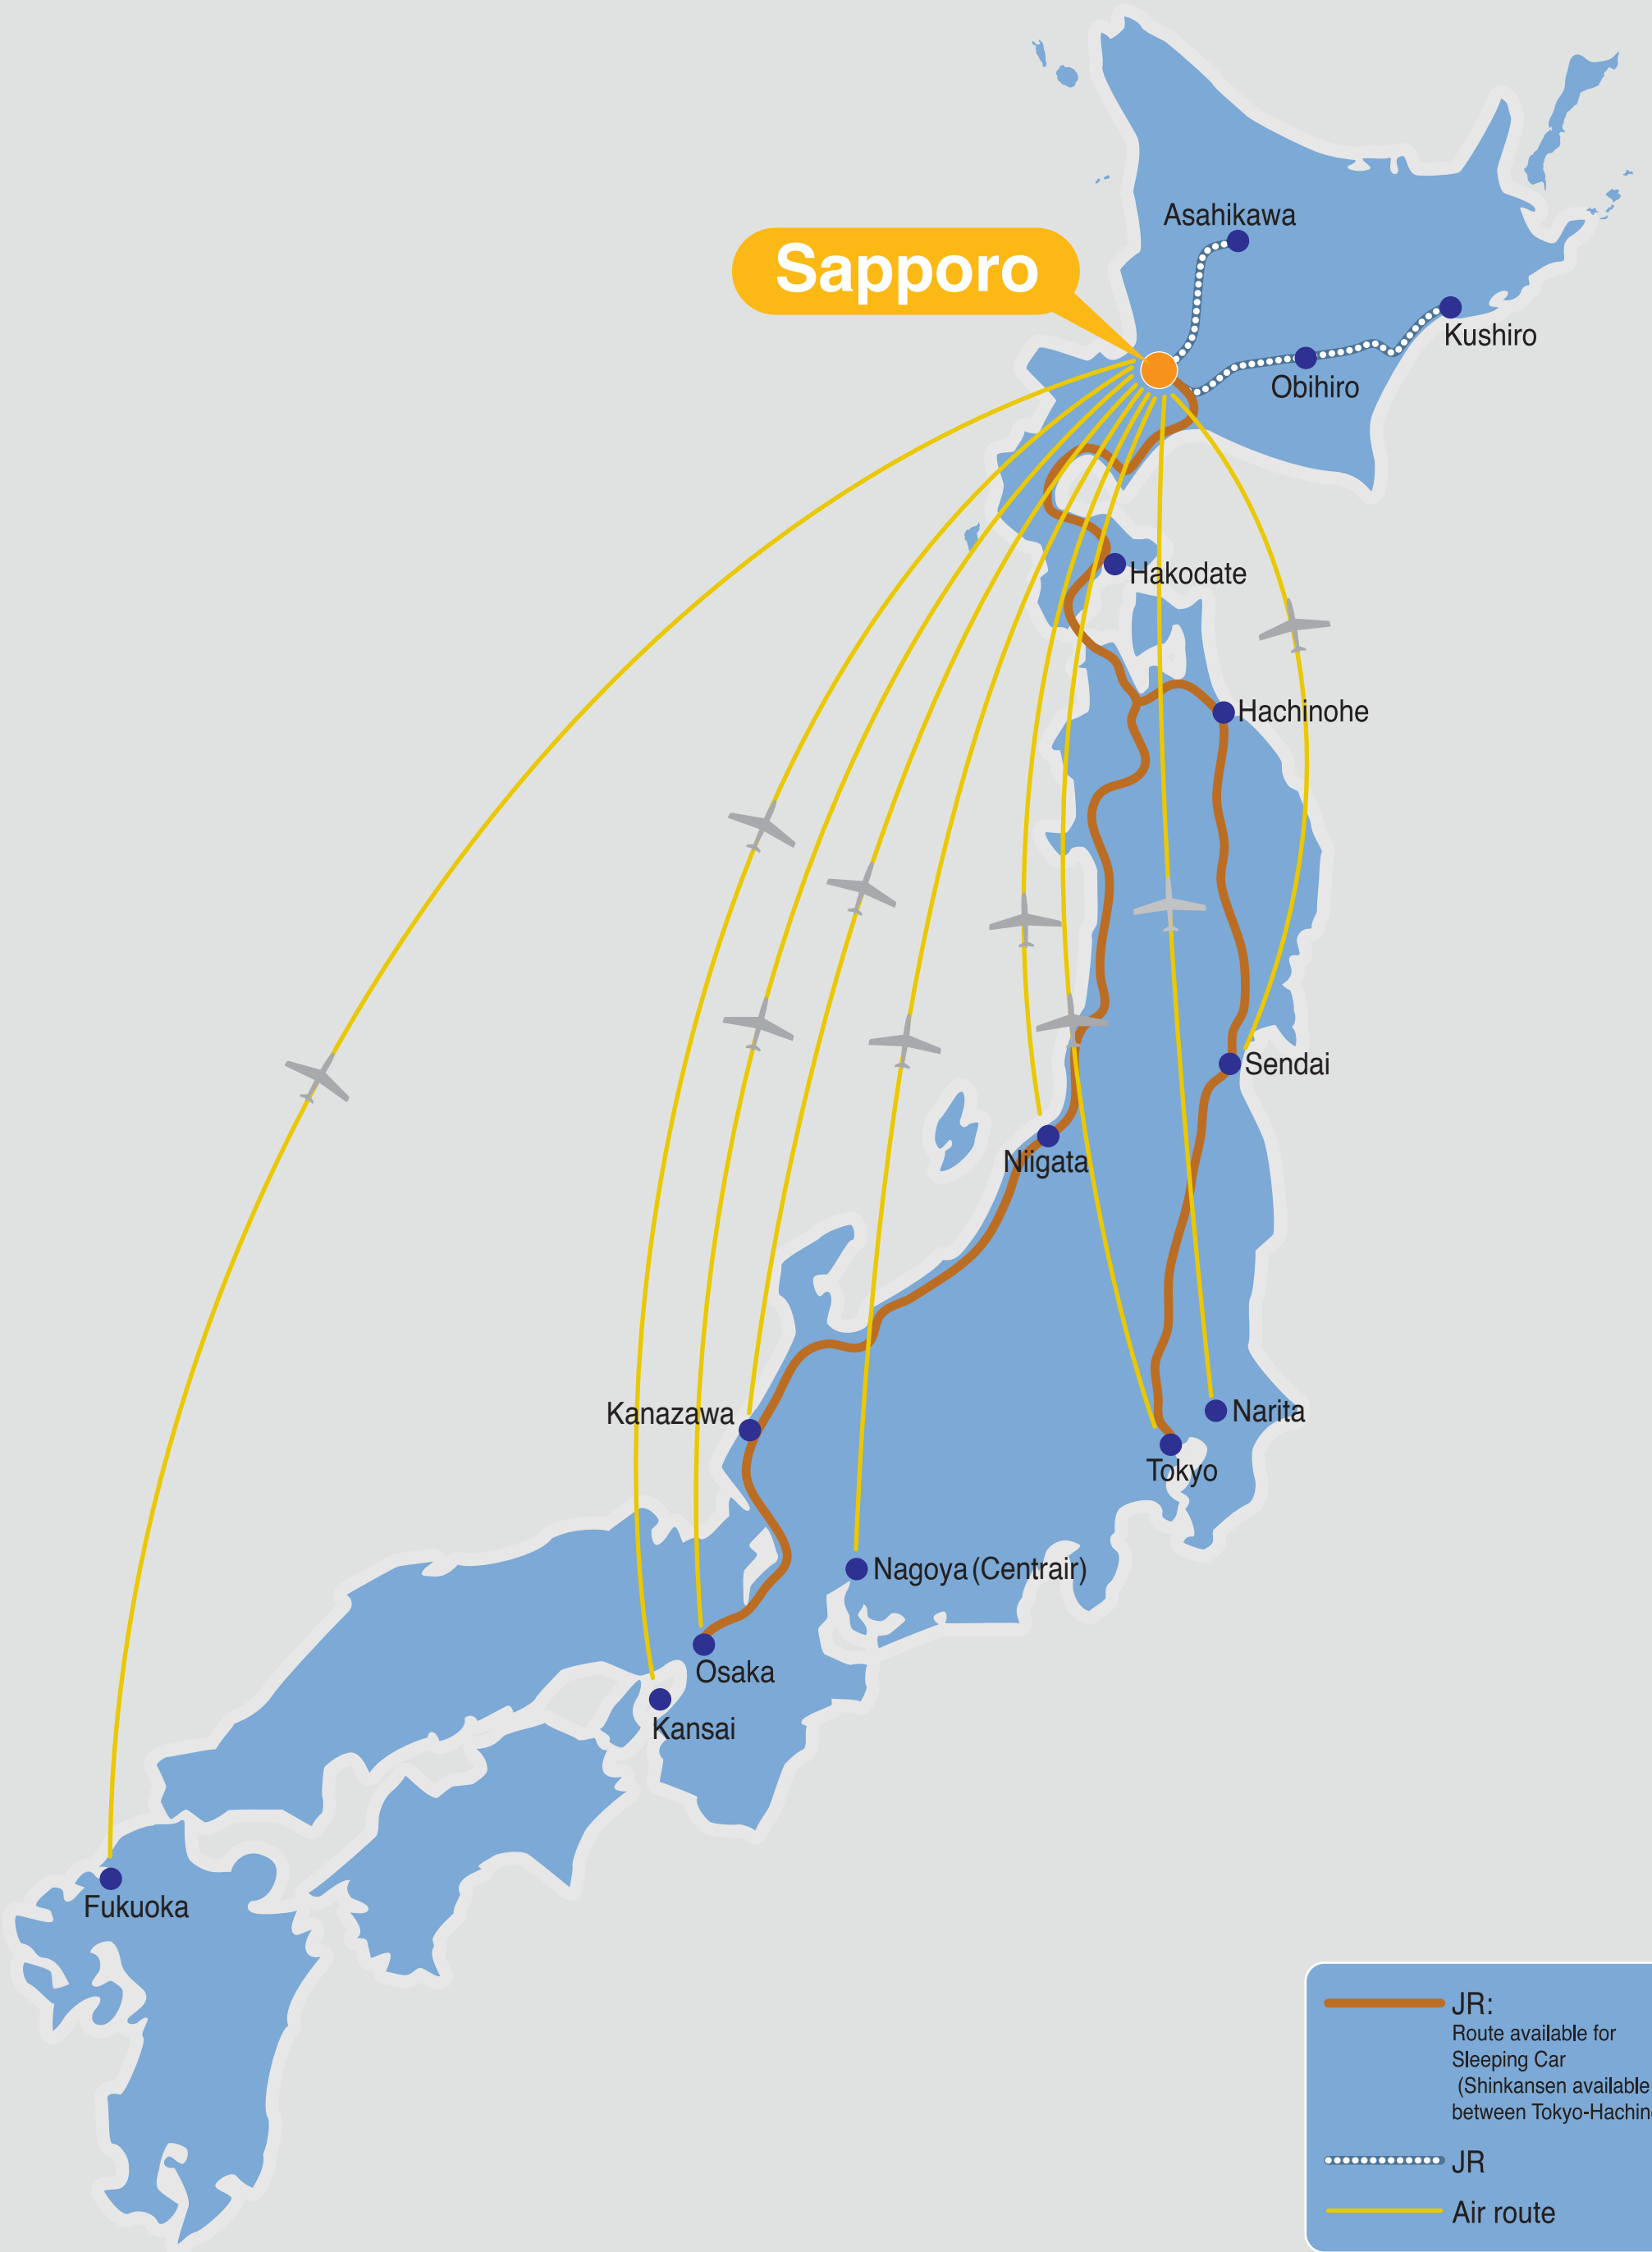

# Sapporo

**JR:**  
Route available for  
Sleeping Car  
(Shinkansen available  
between Tokyo-Hachinohe)

**JR**

**Air route**